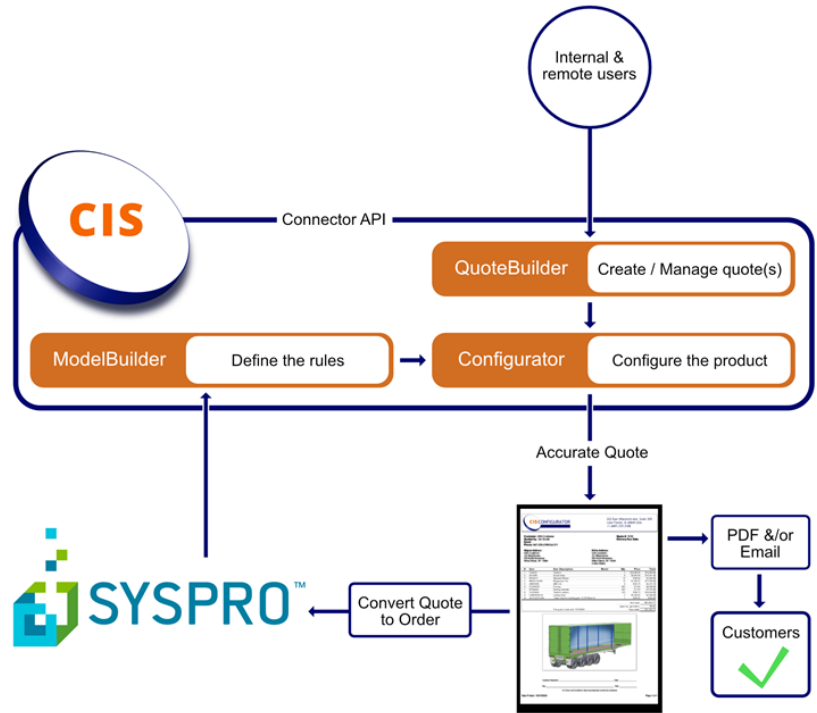

Configure Price Quote with CIS Configurator

Customers - Customer Master Data - Multi Ship Locations - Sales Tax, including Advanced USA Taxes - Customer Pricing	Jobs/BOMs - Stocked and Non-stocked Jobs - Stocked Items (BOMs)
Sales Orders - Stocked and Non-stocked - Sales Order Comments - Discounts – Line, Order, Special - Taxes	Notifications - In-process Jobs - Discount Adjustments
Inventory - Inventory Master Data - Inventory Pricing - Stocked and Non-stocked Items